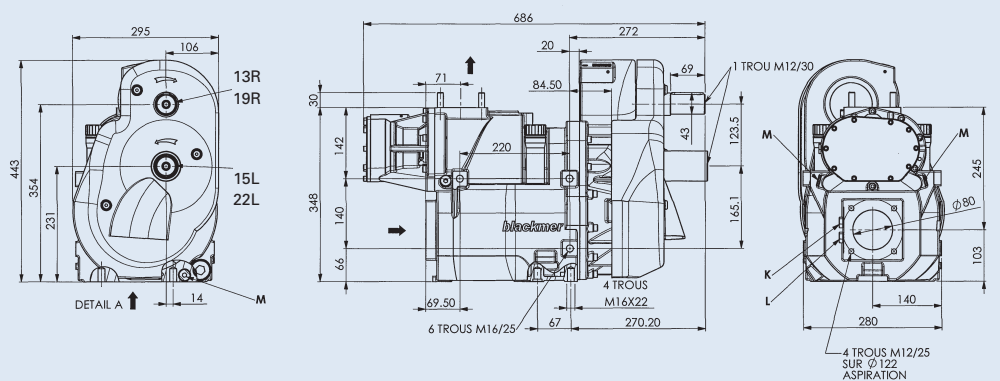

B600 COMPRESSOR WITH MULTIPLIER 13R/15L and 19R/22L

Mouvex reserves the right to modify the information and illustrations contained in this document without prior notice. This is a non-contractual document.
Printed in FRANCE by Filigrane
© 2009 Mouvex

ZI la Plaine des Isles
rue des Caillottes
89000 AUXERRE - FRANCE
T + 33.3.86.49.86.30
F + 33.3.86.46.42.10
contact@mouvex.com

www.mouvex.com

Distributed by :